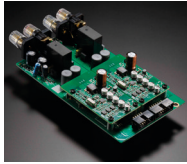

CS-N775D Multi-room Hi-Fi CD System

3-state Bitstream™ Switching Amplification

Experience the fluidity of component analog sound from a more efficient receiver with patented 3-state Bitstream switching amplification. The sophisticated technology achieves class-beating frequency response and linearity for full-bandwidth resolution optimized for Hi-Res Audio sources. Unlike other systems, which use only two digits ("on" or "off") to reproduce the sound wave, 3-state Bitstream adds a third digit (or "neutral" position) to shape the wave in a more smooth and natural way, approaching that of an analog amplifier. High drive power elicits peak performance from low-impedance speakers, distortion levels vanishing as sound pressure and sound field grows to fill your room with vibrant and phenomenally detailed music.