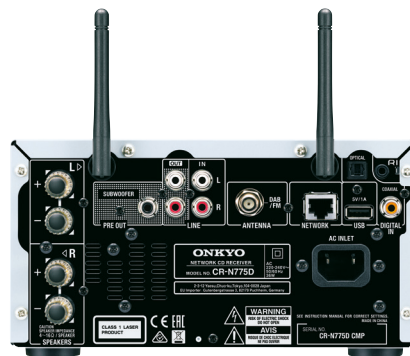

Supplied Accessories

- AC power cable • Speaker cable • Quick Start Guide
- Indoor FM/DAB+ antenna • Remote controller
- AAA (R03) batteries for remote (x2) • Safety brochure
- Warranty card

CR-N775D(S) Rear View